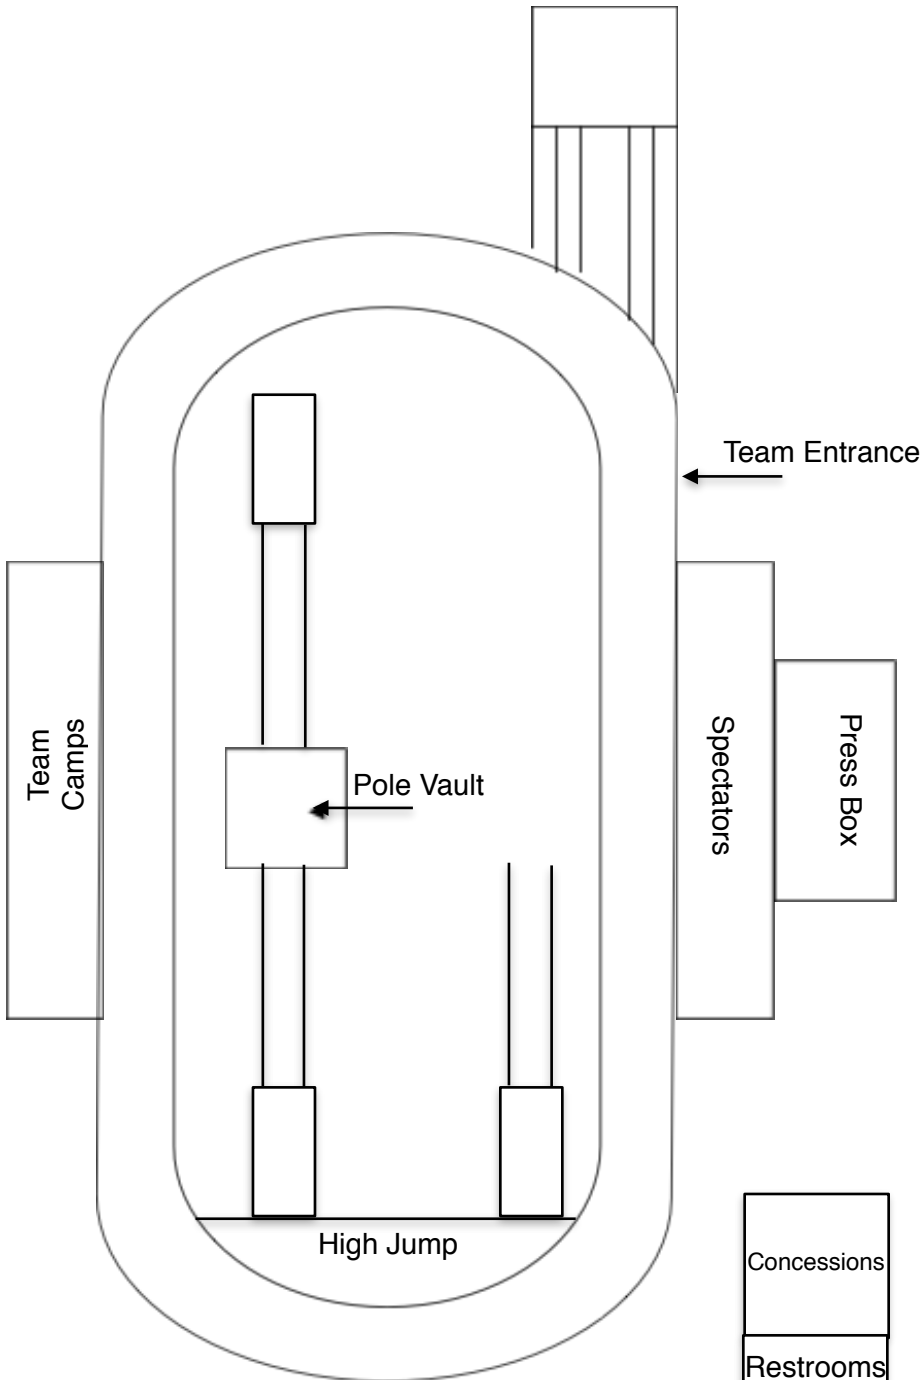

400m Relay	VG/VB
800m	VG/VB
100m Hurdles	VG
110m Hurdles	VB
100m	VG/VB
800m Relay	VG/VB
400m	VG/VB
300m Hurdles	VG/VB
200m	VG/VB
1600m	VG/VB
1600m Relay	VG/VB

Track Markings

White: 800m, 300m, 200m, 100m, 1600 & 3200 waterfall
Yellow: 100H & Tabs, 400 & Relay
Blue: 1600 Relay, 110H & Tabs
Green: 300H & Tabs, 800 Relay

2017 LT Invitational

Aluminum
Shed

Gravel Road

Bus
Parking

Team
Camps

Pole Vault

High Jump

Spectators

Press Box

Team Entrance

Concessions

Restrooms

Track
Fieldhouse

Across the
Street →
Shot & Disc